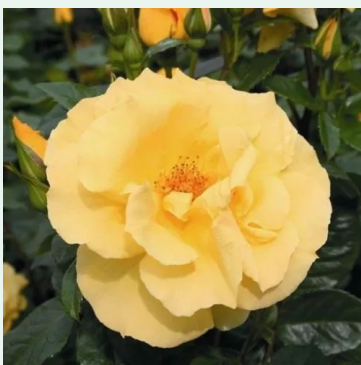

Cumberland

deep-red - climber, climbing rose
9.8-13.8ft (300-420 cm)
mild, restrained-scented rose - softly sweet aroma
Harkness & Co.

Cyclamen Pierre de Ronsard ®

deep-pink - climber, climbing rose
7.9-11.8ft (240-360 cm)
very weak, barely perceptible scented rose - scent
description not available
Reg Tomerlin

Daliamy

pink - climber, climbing rose
6.2-10.2ft (190-310 cm)
very strong, far-scented rose - rich, fruity aroma
Davide Dalla Libera

Dame de Montsoreau

pink - climber, climbing rose
7.4-12.3ft (225-375 cm)
medium-strength, noticeably scented rose - fresh, fruity
Christopher H. Warner