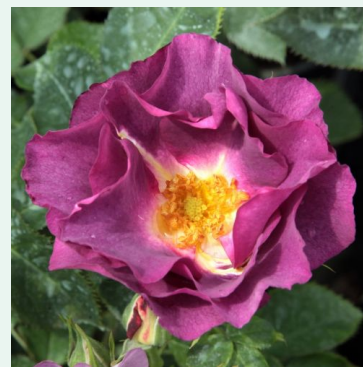

P. S. de Luxembourg™

purple - climber, climbing rose
8.5-12.5ft (260-380 cm)
strong, long-lasting scented rose - spicy sweet aroma
Pierre Orard