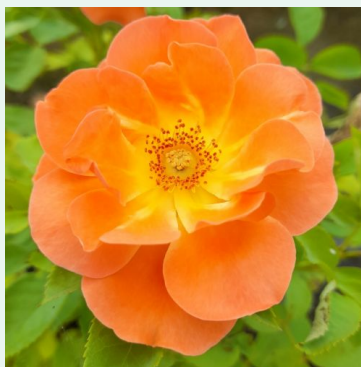

Orange Dawn

orange - climber, climbing rose
6.6-9.8ft (200-300 cm)
mild, subtle-scented rose - orange peel, citrus
character
Christopher H. Warner