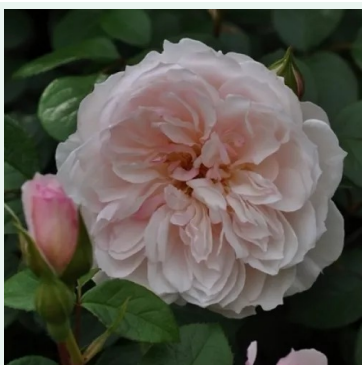

Ausbaker

yellow - climbing rose, climbing rose
5.9-8.9ft (180-270 cm)
strong, noticeably scented rose - tea, myrrh
David Charles Henshaw Austin

Ausbite

pink - english rose
3.9-5.9ft (120-180 cm)
strong, long-lasting scented rose - rich, rose-scented
David Charles Henshaw Austin

Auscanary

yellow - climbing rose, climbing rose
9.8-16.4ft (300-500 cm)
mild, subtly scented rose - delicately sweet, muscat-
like character
David Charles Henshaw Austin

Ausdir

dark-crimson-red - english rose
3.9-6.9ft (120-210 cm)
strong, pronounced-scented rose - slightly sweet, old
rose character
David Charles Henshaw Austin

Climbing and rambling roses

Ausdrawn

light-pink - climber, climbing rose
4.3-6.9ft (130-210 cm)
strong, long-lasting scented rose - scent description not available
David Charles Henshaw Austin

Ausmove

crimson-red - english rose
4.9-6.9ft (150-210 cm)
strong, long-lasting scented rose - classic, rose character
David Charles Henshaw Austin

Ausorts

pink - english rose
6.6-9.8ft (200-300 cm)
medium-strength, well-scented rose - softly fruity, old fashioned rosy character
David Charles Henshaw Austin

Auswith

pink - english rose
7.9-11.2ft (240-340 cm)
strong, far-smelling rose - full-bodied, myrrh-like character
David Charles Henshaw Austin