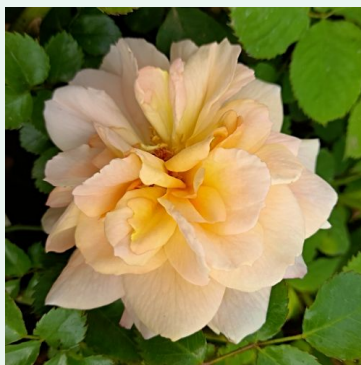

Auscanary

yellow - climbing rose, climbing rose
9.8-16.4ft (300-500 cm)
mild, subtly scented rose - delicately sweet, muscat-
like character
David Charles Henshaw Austin

Ausdir

dark-crimson-red - english rose
3.9-6.9ft (120-210 cm)
strong, pronounced-scented rose - slightly sweet, old
rose character
David Charles Henshaw Austin

Climbing and rambling roses

Ausdrawn

light-pink - climber, climbing rose
4.3-6.9ft (130-210 cm)
strong, long-lasting scented rose - scent description not available
David Charles Henshaw Austin

Ausmove

crimson-red - english rose
4.9-6.9ft (150-210 cm)
strong, long-lasting scented rose - classic, rose character
David Charles Henshaw Austin

Ausorts

pink - english rose
6.6-9.8ft (200-300 cm)
medium-strength, well-scented rose - softly fruity, old fashioned rosy character
David Charles Henshaw Austin

Auswith

pink - english rose
7.9-11.2ft (240-340 cm)
strong, far-smelling rose - full-bodied, myrrh-like character
David Charles Henshaw Austin