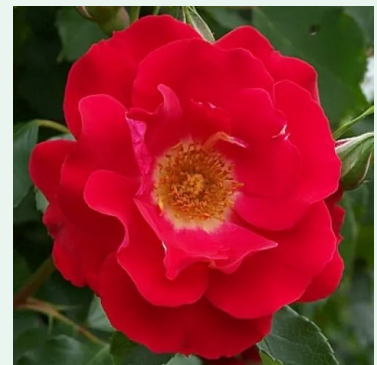

Eric Tabarly®

dark-red - climber, climbing rose
9.8-16.4ft (300-500 cm)
strong, long-lasting scented rose - classic damask aroma
Alain Meilland

Étoile de Hollande

crimson-red - climber, climbing rose
3-5.2ft (90-160 cm)
very strong, noticeable from a distance scented rose - classic, rose-scented
Mathias Peter Hubert Leenders

Étude

deep-pink - climber, climbing rose
5.9-8.5ft (180-260 cm)
strong, long-lasting scented rose - sweet, raspberry-scented
Charles Walter Gregory

Evechanti

cream - climber, climbing rose
7.2-11.2ft (220-340 cm)
very weak, barely noticeable scented rose - soft, honeyed
Jérôme Rateau