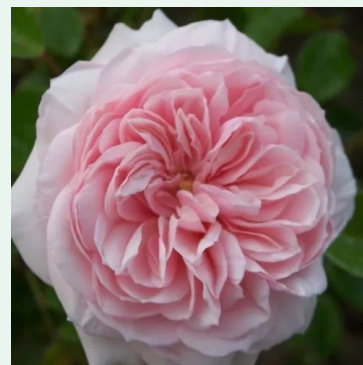

Awakening™

pink - climber, climbing rose
9.2-13.8ft (280-420 cm)
medium-strength, noticeably scented rose - softly sweet, rose-scented aroma
Jan Böhm