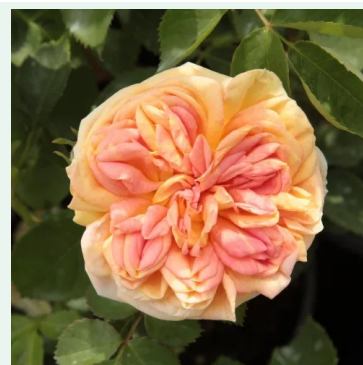

pink - climber, climbing rose
7.2-11.2ft (220-340 cm)
mild, subtly scented rose - rosy character
Michel Adam

Alaska®

cream-white - climber, climbing rose
5.9-9.2ft (180-280 cm)
mild, restrained scented rose - subtle, delicately sweet
fragrance
Tim -Hermann Kordes