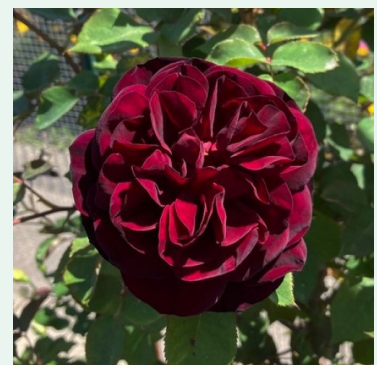

Sénégal

dark red - climbing rose, rambling rose
9.8-14.8ft (300-450 cm)
strong, distinctive-scented rose - classic rose, spicy
notes
Charles Mallerin