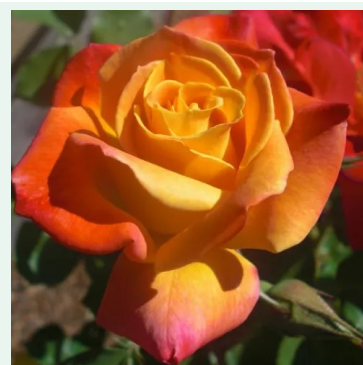

Joseph's Coat

yellow-red - climber, rambling rose
7.9-13.1ft (240-400 cm)
mild, understated-scented rose - fresh, crisp character
Dr. David L. Armstrong; Herbert C. Swim