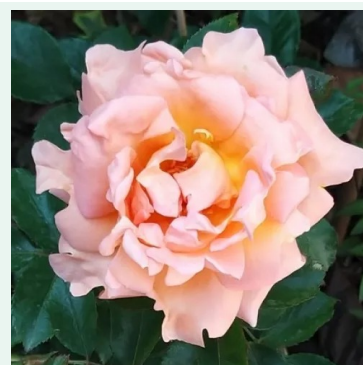

Belle de Londres

pink - climber, climbing rose
10.5-16.4ft (320-500 cm)
strong, distinctive-scented rose - rich, fruity fragrance
Jack L. Harkness