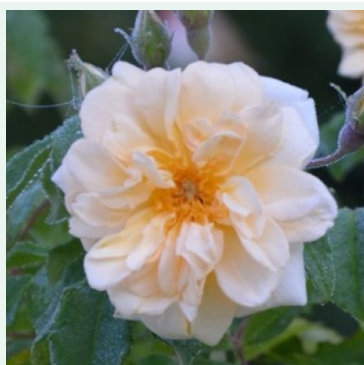

Alchymist®

apricot - Rambler, climbing rose
9.8-14.8ft (300-450 cm)
very strongly scented, noticeable from a distance rose -
rich, fruity-honeyed character
Reimer Kordes

Alexander MacKenzie

pink - climber, climbing rose
5.9-9.8ft (180-300 cm)
medium-strength, clearly scented rose - delicately fruity
character
Felicitas Svejda

Alexandre Girault

pink - Rambler, climbing rose
19.7-31.2ft (600-950 cm)
strong, long-lasting scented rose - fruity character
René Barbier

Alibaba®

orange - climber, rambling rose
6.6-10.8ft (200-330 cm)
strong, long-lasting scented rose - peach, tea
Christopher H. Warner