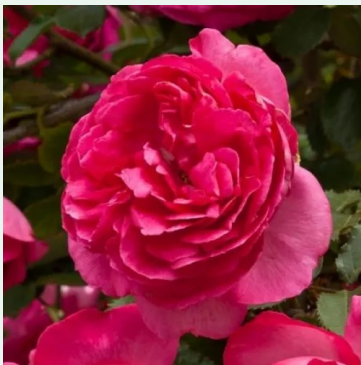

Cyclamen Pierre de Ronsard ®

deep-pink - climber, climbing rose
7.9-11.8ft (240-360 cm)
very weak, barely perceptible scented rose - scent
description not available
Reg Tomerlin