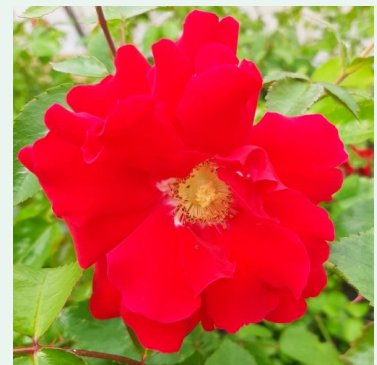

Tradition 95®

red - climber, climbing rose
7.9-12.5ft (240-380 cm)
mild, subtle-scented rose - slightly sweet fragrance
Tim-Hermann Kordes