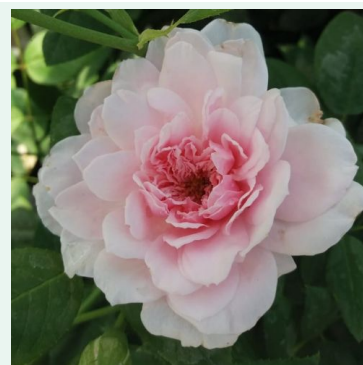

Climbing and rambling roses

Ausdrawn

light-pink - climber, climbing rose
4.3-6.9ft (130-210 cm)
strong, long-lasting scented rose - scent description not available
David Charles Henshaw Austin

Ausmove

crimson-red - english rose
4.9-6.9ft (150-210 cm)
strong, long-lasting scented rose - classic, rose character
David Charles Henshaw Austin

Ausorts

pink - english rose
6.6-9.8ft (200-300 cm)
medium-strength, well-scented rose - softly fruity, old fashioned rosy character
David Charles Henshaw Austin

Auswith

pink - english rose
7.9-11.2ft (240-340 cm)
strong, far-smelling rose - full-bodied, myrrh-like character
David Charles Henshaw Austin