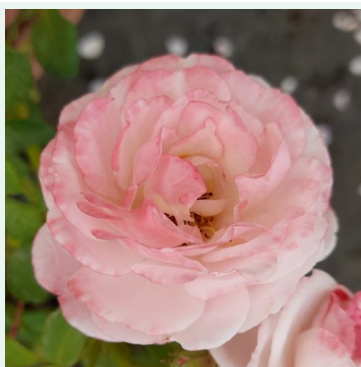

New Dreams

light-pink - climber, rambling rose
6.2-10.2ft (190-310 cm)
strong, long-lasting fragrant rose - classic, floral
Martin Visser