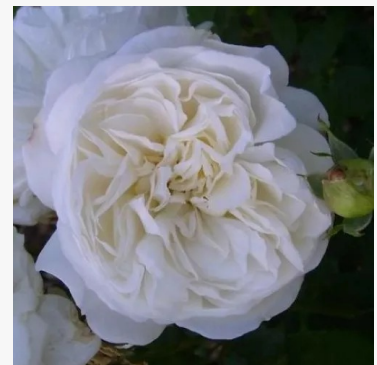

Weisse Gruss an Aachen™

white - flower border floribunda rose
2-2.8ft (60-85 cm)
medium-strength, noticeably fragrant rose - pleasant, classic rose character
Max Vogel