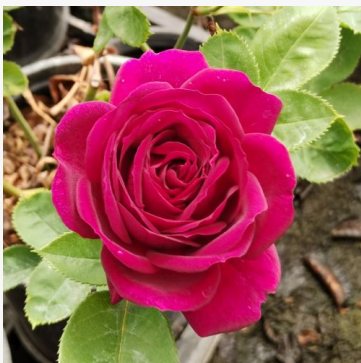

Weksmopur

plum-lilac - floribunda bedding rose
2-2.8ft (60-85 cm)
strong, clearly perceptible scented rose - citrusy, spicy
Thomas F. Carruth