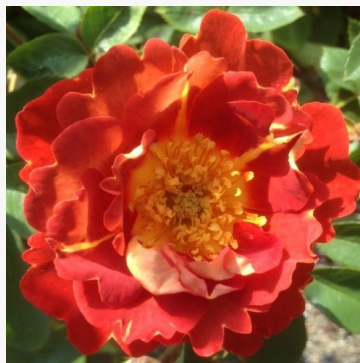

Strange Brew

red-yellow - bedding floribunda rose
4.3-5.6ft (130-170 cm)
mild, subtly scented rose - fruity, spicy character
Bob Matthews