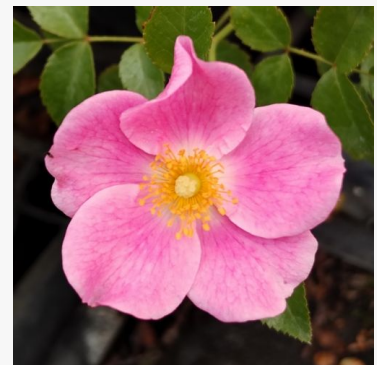

**Footloose™**

pink - floribunda bedding rose  
2.3-3.6ft (70-110 cm)  
very weak, barely perceptible scented rose - discreet, neutral character  
Hans Jürgen Evers

**For You With Love™**

orange - flowerbed floribunda rose  
2.3-3ft (70-90 cm)  
strong, pronounced-scented rose - fresh, fruity  
Gareth Fryer

**For Your Eyes Only**

salmon-pink - flowerbed, floribunda rose  
2.1-3.1ft (65-95 cm)  
mild, subtly scented rose - fresh, fruity character  
Christopher Hugh Warner

**Forever Royal™**

crimson - bedding floribunda rose  
3.3-4.6ft (100-140 cm)  
mild, restrained-scented rose - scent description not available  
Frank R. Cowlishaw