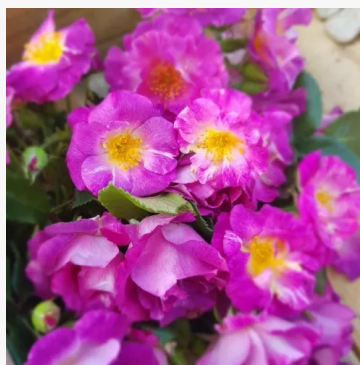

Purple Kid

purple - flowerbed shrub rose
3.9-5.2ft (120-160 cm)
strong, long-lasting fragrance rose - classically rose-scented
Fabien Ducher