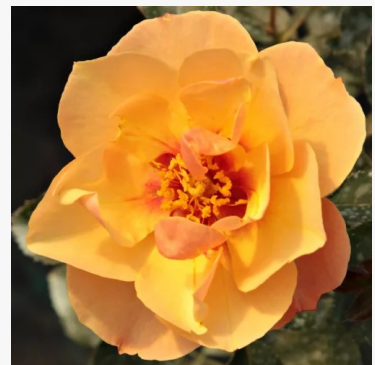

Persian Sun™

orange - flowerbed shrub rose
2.5-3.4ft (75-105 cm)
very weak, barely noticeable scented rose - delicately
rose-like character
Martin Vissers