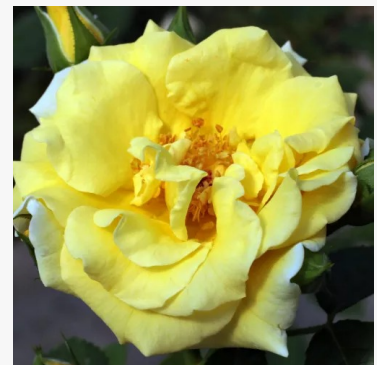

Skóciai Szent Margit

golden-yellow - bedding floribunda rose
3.3-4.9ft (100-150 cm)
powerful, long-lasting fragrant rose - classic, rose-like
character
Márk Gergely